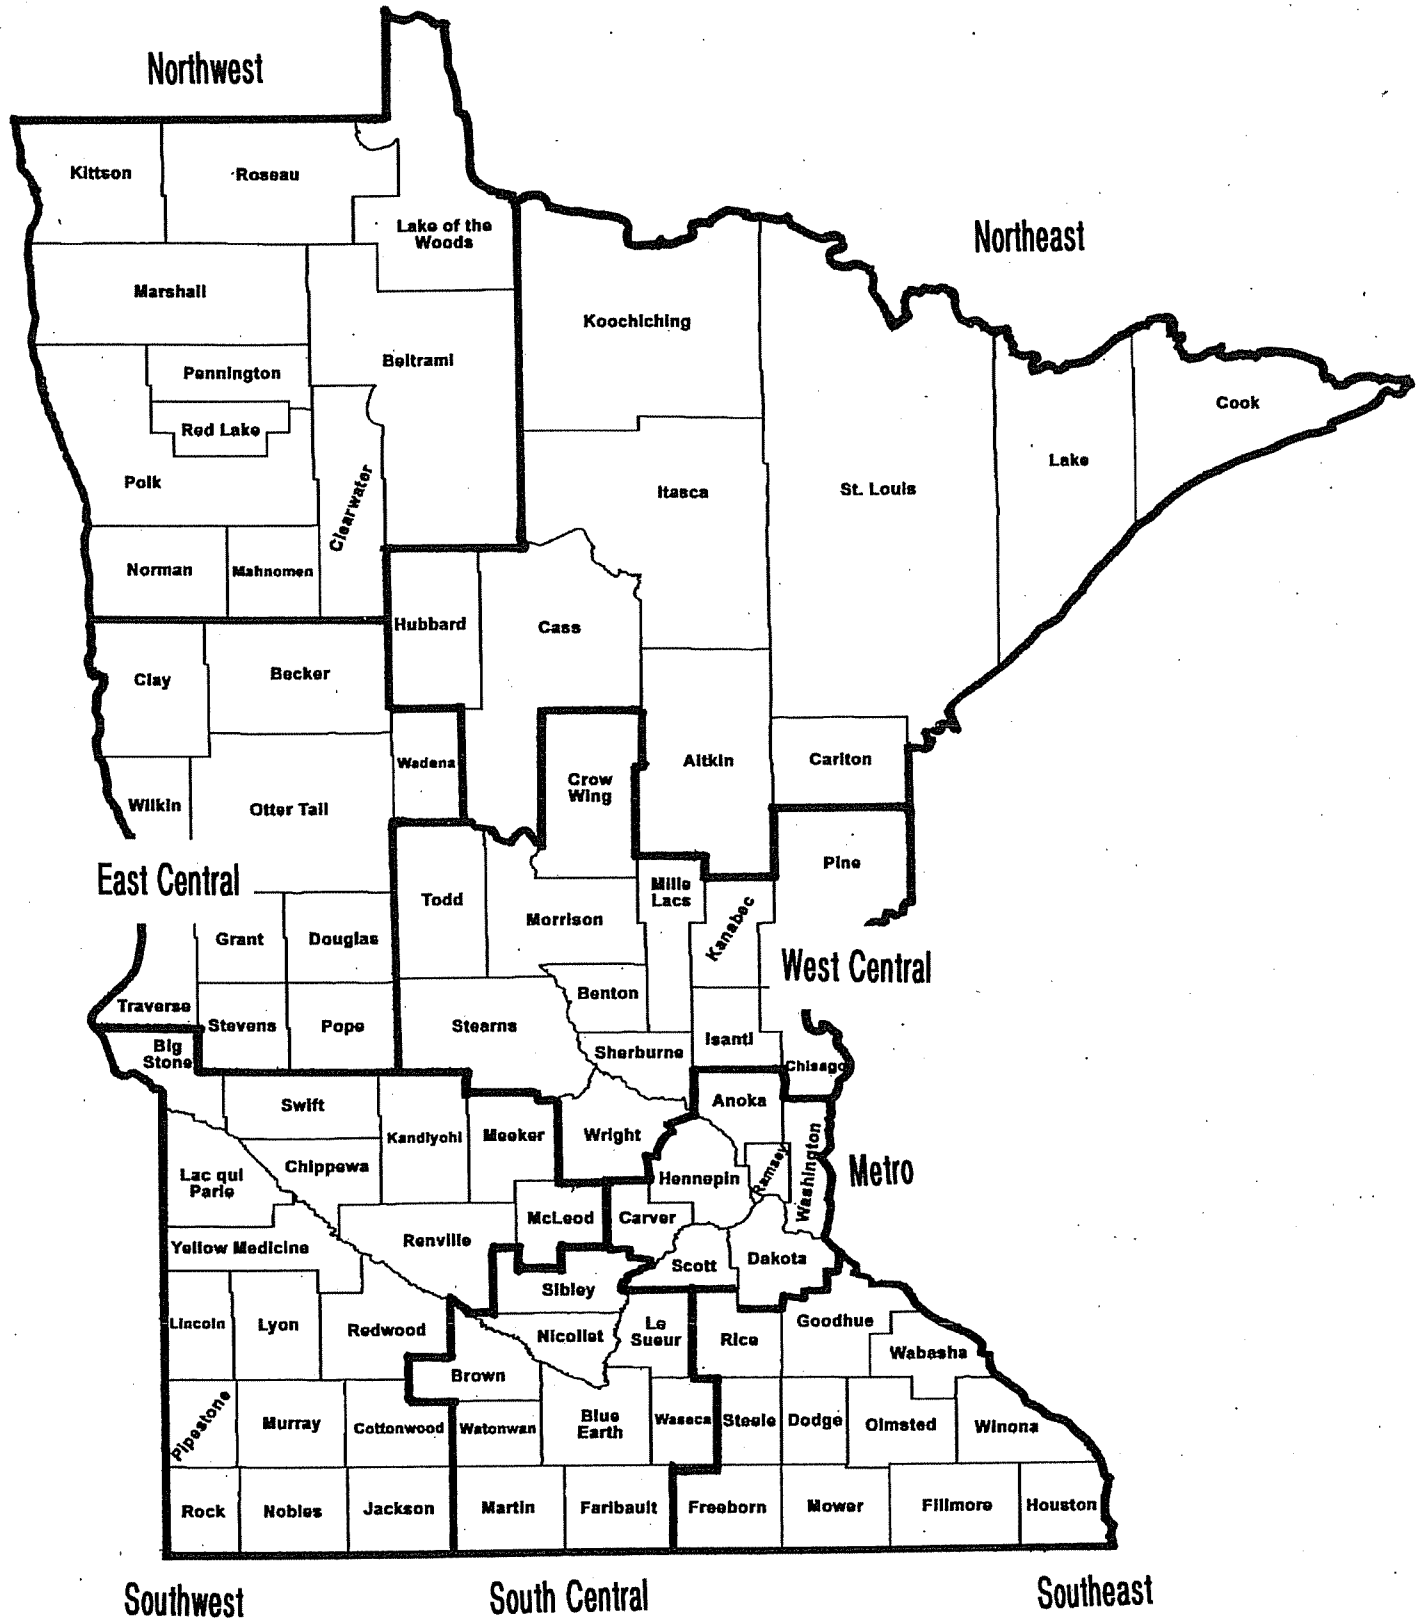

## MCTLC Regions Listed by County

Aitkin County	Northeast
Anoka County	Metro*
Becker County	East Central
Beltrami County	Northwest
Benton County	West Central
Big Stone County	Southwest
Blue Earth County	South Central
Brown County	South Central
Carlton County	Northeast
Carver County	Metro*
Cass County	Northeast
Chippewa County	Southwest
Chisago County	West Central
Clay County	East Central
Clearwater County	Northwest
Cook County	Northeast
Cottonwood County	Southwest
Crow Wing County	West Central
Dakota County	Metro*
Dodge County	Southeast
Douglas County	East Central
Faribault County	South Central
Fillmore County	Southeast
Freeborn County	Southeast
Goodhue County	Southeast
Grant County	East Central
Hennepin County	Metro*
Houston County	Southeast
Hubbard County	Northeast
Isanti County	West Central
Itasca County	Northeast
Jackson County	Southwest
Kanabec County	West Central
Kandiyohi County	Southwest
Kittson County	Northwest
Koochiching County	Northeast
Lac qui Parle County	Southwest
Lake County	Northeast
Lake of the Woods County	Northwest
Le Sueur County	South Central
Lincoln County	Southwest
Lyon County	Southwest
Mahnomen County	Northwest
Marshall County	Northwest